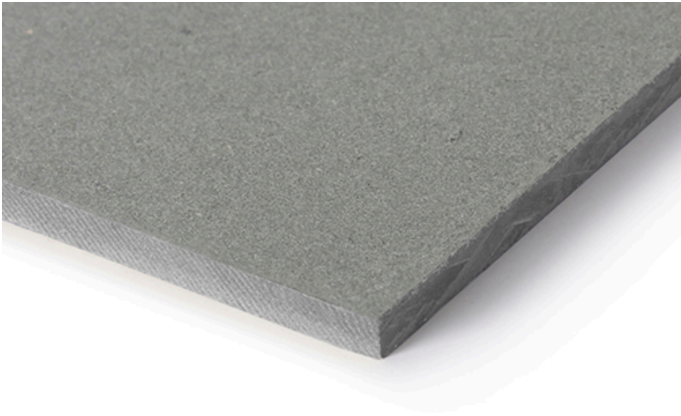

Patina Rough NXT

Stone-like finish, adding character for a natural effect

Patina Rough NXT offers a natural and authentic look, with a stone-like finish that adds character to any facade. Subtle variations in colour and texture make each panel unique. Like all variants of the Patina series, Patina Rough NXT forms a fine coating over the years, which gives the facade an individual character. The exquisite shades support the rough surface in its expressiveness and form a harmonious combination with the other Patina products.

P 020 (Rough)

P 045 (Rough)

P 070 (Rough)

P 222 (Rough)

P 545 (Rough)

To request samples of Swisspearl Patina Rough NXT please contact Cladding Corp at **(888) 826-8453** or **info@claddingcorp.com**

www.claddingcorp.com