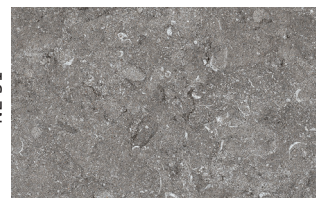

Stone Series

Our stone-effect ceramic collection for high-performance exterior applications

Stone by Ceramic5. Our standard color palette boasts 14 nature-inspired colors.

Standard Sizes

Stone Series	300mm x 600mm (12" x 24")	600mm x 600mm (24" x 24")	600mm x 1200mm (24" x 48")
QR 01, QR 02, QR 03, QR 04, QR 05			
SK 01, SK 02, SK 03, SK 04, SK 05, SK 06	X	X	X
NE 10, NE 31 RR 02			

QR 01, 02, 03, 04, 05 come in 10mm / 0.39" thickness.
All other Stone tiles come in 9mm / 0.35" thickness.

To request samples of Ceramic5 please contact Cladding Corp at **(888) 826-8453** or info@claddingcorp.com

Nemi
SK 04

Mantle
QR 05

Moro
SK 05

Orsi
SK 06

Jura Beige
NE 10

Gris Beige
NE 31

Gra
RR 02