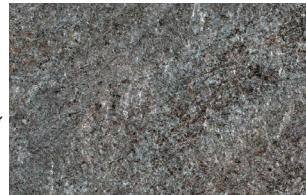

Stone Series

Our stone-effect ceramic collection for high-performance exterior applications

Stone by Ceramic5. Our standard color palette boasts 14 nature-inspired colors.

Standard Sizes

Stone Series	300mm x 600mm (12" x 24")	600mm x 600mm (24" x 24")	600mm x 1200mm (24" x 48")
QR 01, QR 02, QR 03, QR 04, QR 05			
SK 01, SK 02, SK 03, SK 04, SK 05, SK 06	X	X	X
NE 10, NE 31 RR 02			

www.claddingcorp.com

Glacier
QR 01

Braies
SK 01

Mountains
QR 02

Resia
SK 02

Waterfall
QR 03

Moritz
SK 03

River
QR 04