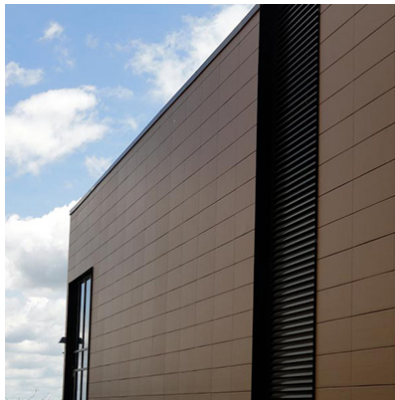

TERRACOTTA RAINSCREEN

# NICC – Student Center

Calmar, IA

HPL panels and Plus5 attachment systems were married to create an unique facade on 1221 Avenue of the Americas. Various bracket sizes were used to achieve this 5,000 square foot wall.