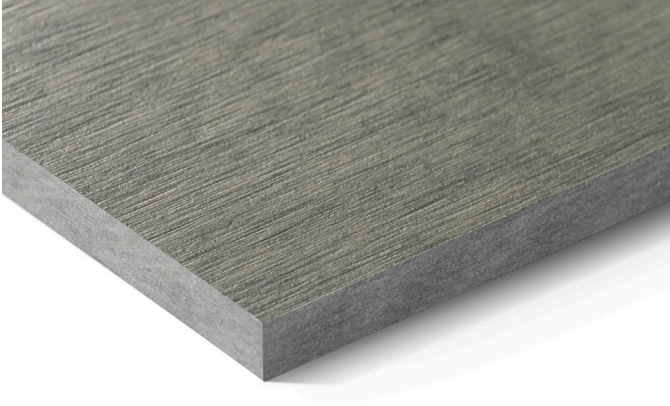

# Swisspearl Vintago

Natural authentic, lively and unique look

Vintago is a through colored fiber cement panel with a sanded HR (high-resistance) surface. The sanding process creates a natural raw surface that highlights the originality of the fiber cement panel.