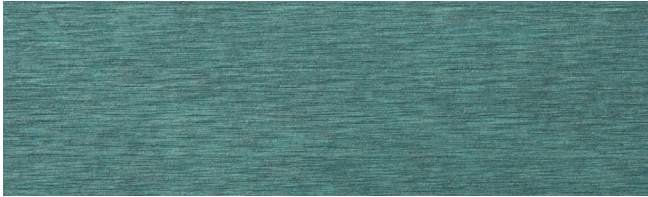

# Swisspearl Vintago

Natural authentic, lively and unique look

Vintago is a through colored fiber cement panel with a sanded HR (high-resistance) surface. The sanding process creates a natural raw surface that highlights the originality of the fiber cement panel.

VI 011

VI 021

VI 031

VI 040

VI 050

VI 061

VI 071

VI 091