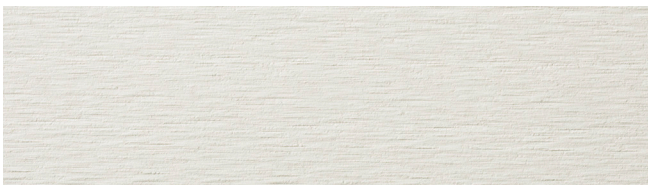

Swisspearl Vintago

Natural authentic, lively and unique look

Vintago is a through colored fiber cement panel with a sanded HR (high-resistance) surface. The sanding process creates a natural raw surface that highlights the originality of the fiber cement panel.

To request samples of Swisspearl Vintago please contact Cladding Corp at **(888) 826-8453** or info@claddingcorp.com

www.claddingcorp.com

VI 001

VI 011

VI 021

VI 031

VI 040

VI 050

VI 061

VI 071

VI 091

VI 100