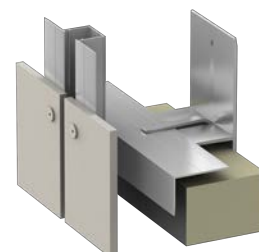

SWISSPEARL® FIBER CEMENT RAINSCREEN

Varina Area Library

Richmond, VA Area Library Honors Nature with Swisspearl® Facade

The design team at [Quinn Evans Architects](#) (formerly BCWH) was tasked with creating a modern, energy-efficient rainscreen design that still reflected this Virginia community's vernacular architectural heritage. Configured as a series of pavilions emerging from and cascading down the landscape, Cladding Corp assisted the design team by providing a high-performance [Swisspearl® CARAT](#) façade, paired with [ECO Cladding's Alpha Hci.10 Exposed Fastened System](#).

System Type: Alpha Hci.10 System

Panel Type: CARAT Coral 7030

Architect: Quinn Evans Architects (formerly BCWH)

Installer: Roof Systems of VA, Inc.

Photo Credit: Chris Cunningham Photography

888-826-8453

CLADDING CORP